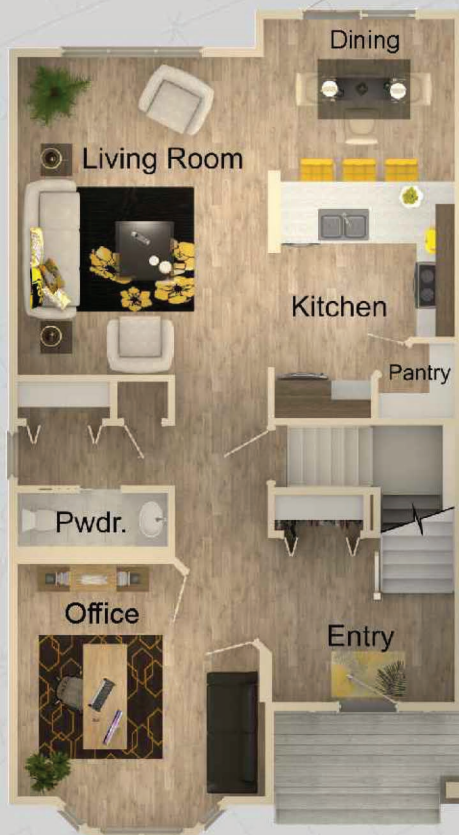

INGLEWOOD

1804 SQ. FT.
24'-0"W x 42'-0"D

Living Room	11'-11" x 16'-8"	Master Bedroom	12'-11" x 12'-3"
Kitchen	9'-5" x 12'-6"	Bedroom #2	10'-7" x 13'-2"
Dining	10'-0" x 8'-4"	Bedroom #3	11'-11" x 10'-9"
<i>"All dimensions are approximate"</i>		Office	12'-11" x 13'-11"

Main Floor
945 Sq.Ft.

Second Floor
859 Sq.Ft.

**** Available as RTM ****

NOTE: Artist's renderings do not reflect actual home specifications.