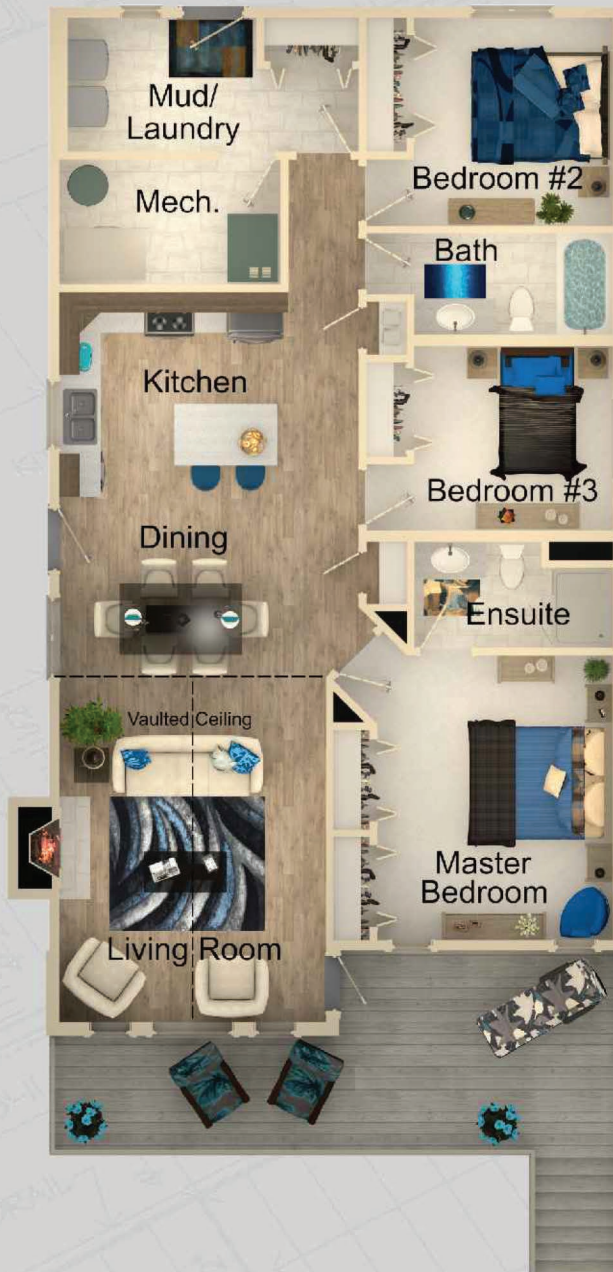

OAKVILLE

1354 SQ. FT.
28'-0"W x 50'-0"D

Living Room	12'-8" x 16'-6"
Kitchen	11'-0" x 11'-0"
Dining	14'-0" x 9'-0"
Master Bedroom	11'-4" x 13'-8"
Bedroom #2	9'-6" x 10'-0"
Bedroom #3	9'-6" x 9'-0"

"All dimensions are approximate"